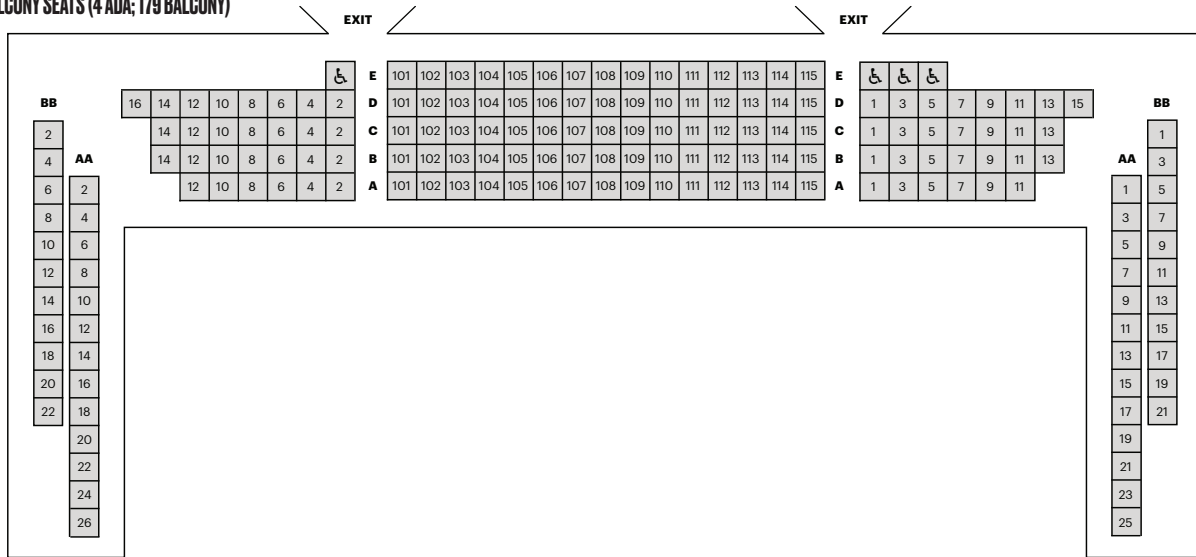

NYU SKIRBALL

SEATING CHART

853 TOTAL SEATS

BALCONY

OVERHANGS ROW "J" IN THE ORCHESTRA
183 BALCONY SEATS (4 ADA; 179 BALCONY)

*THERE IS A STEP PER ROW FOR ALL SECTIONS
(SUBJECT TO CHANGE BY EVENT)

ORCHESTRA & PARTERRE

440 ORCHESTRA SEATS (3 ADA; 437 ORCHESTRA)
166 PARTERRE SEATS (2 ADA; 164 PARTERRE)

PIT

62 PIT SEATS

STAGE