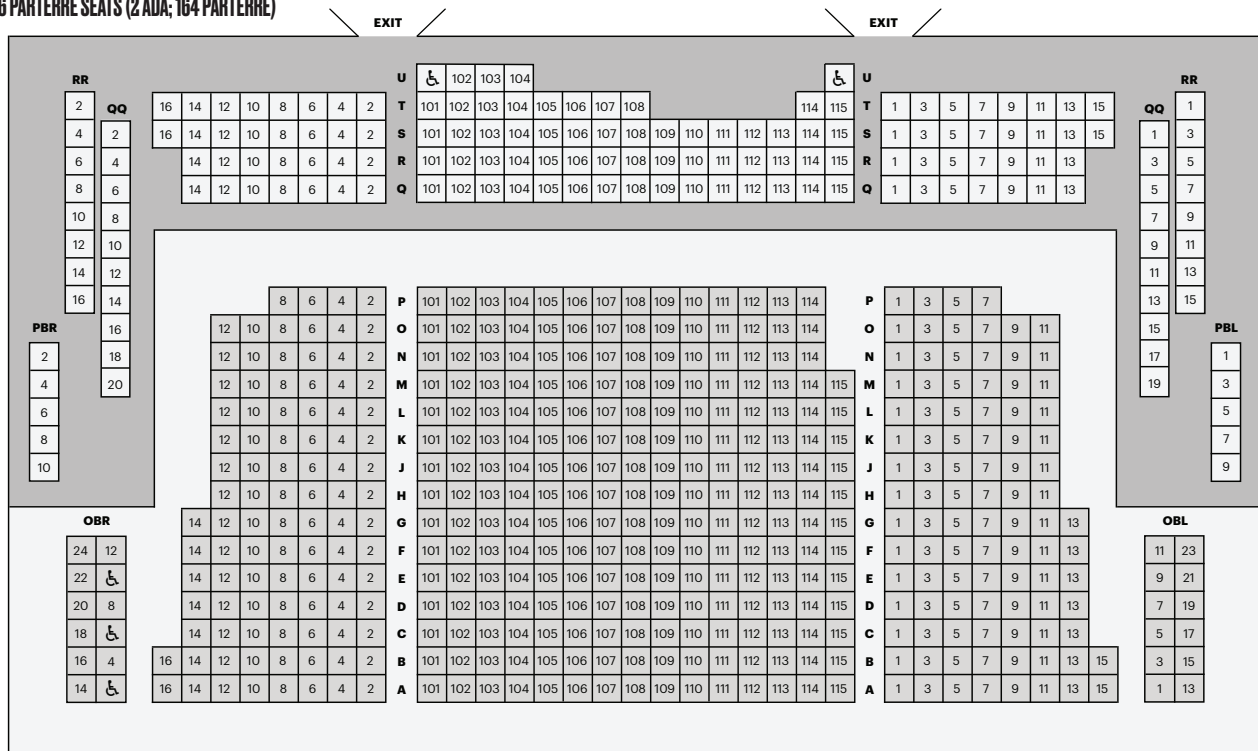

NYU SKIRBALL

SEATING CHART

853 TOTAL SEATS

BALCONY

OVERHANGS ROW "J" IN THE ORCHESTRA
183 BALCONY SEATS (4 ADA; 179 BALCONY)

*THERE IS A STEP PER ROW FOR ALL SECTIONS
(SUBJECT TO CHANGE BY EVENT)

ORCHESTRA & PARTERRE

440 ORCHESTRA SEATS (3 ADA; 437 ORCHESTRA)
166 PARTERRE SEATS (2 ADA; 164 PARTERRE)

PIT

62 PIT SEATS

STAGE