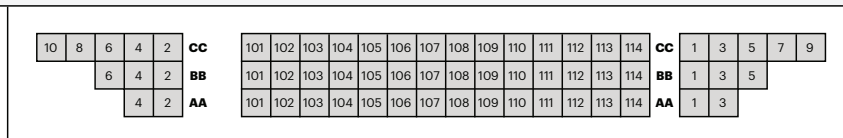

NYU SKIRBALL

SEATING CHART

853 TOTAL SEATS

BALCONY

OVERHANGS ROW "J" IN THE ORCHESTRA
183 BALCONY SEATS (4 ADA; 179 BALCONY)

*THERE IS A STEP PER ROW FOR ALL SECTIONS
(SUBJECT TO CHANGE BY EVENT)

ORCHESTRA & PARTERRE

440 ORCHESTRA SEATS (3 ADA; 437 ORCHESTRA)
166 PARTERRE SEATS (2 ADA; 164 PARTERRE)

PIT

62 PIT SEATS

STAGE