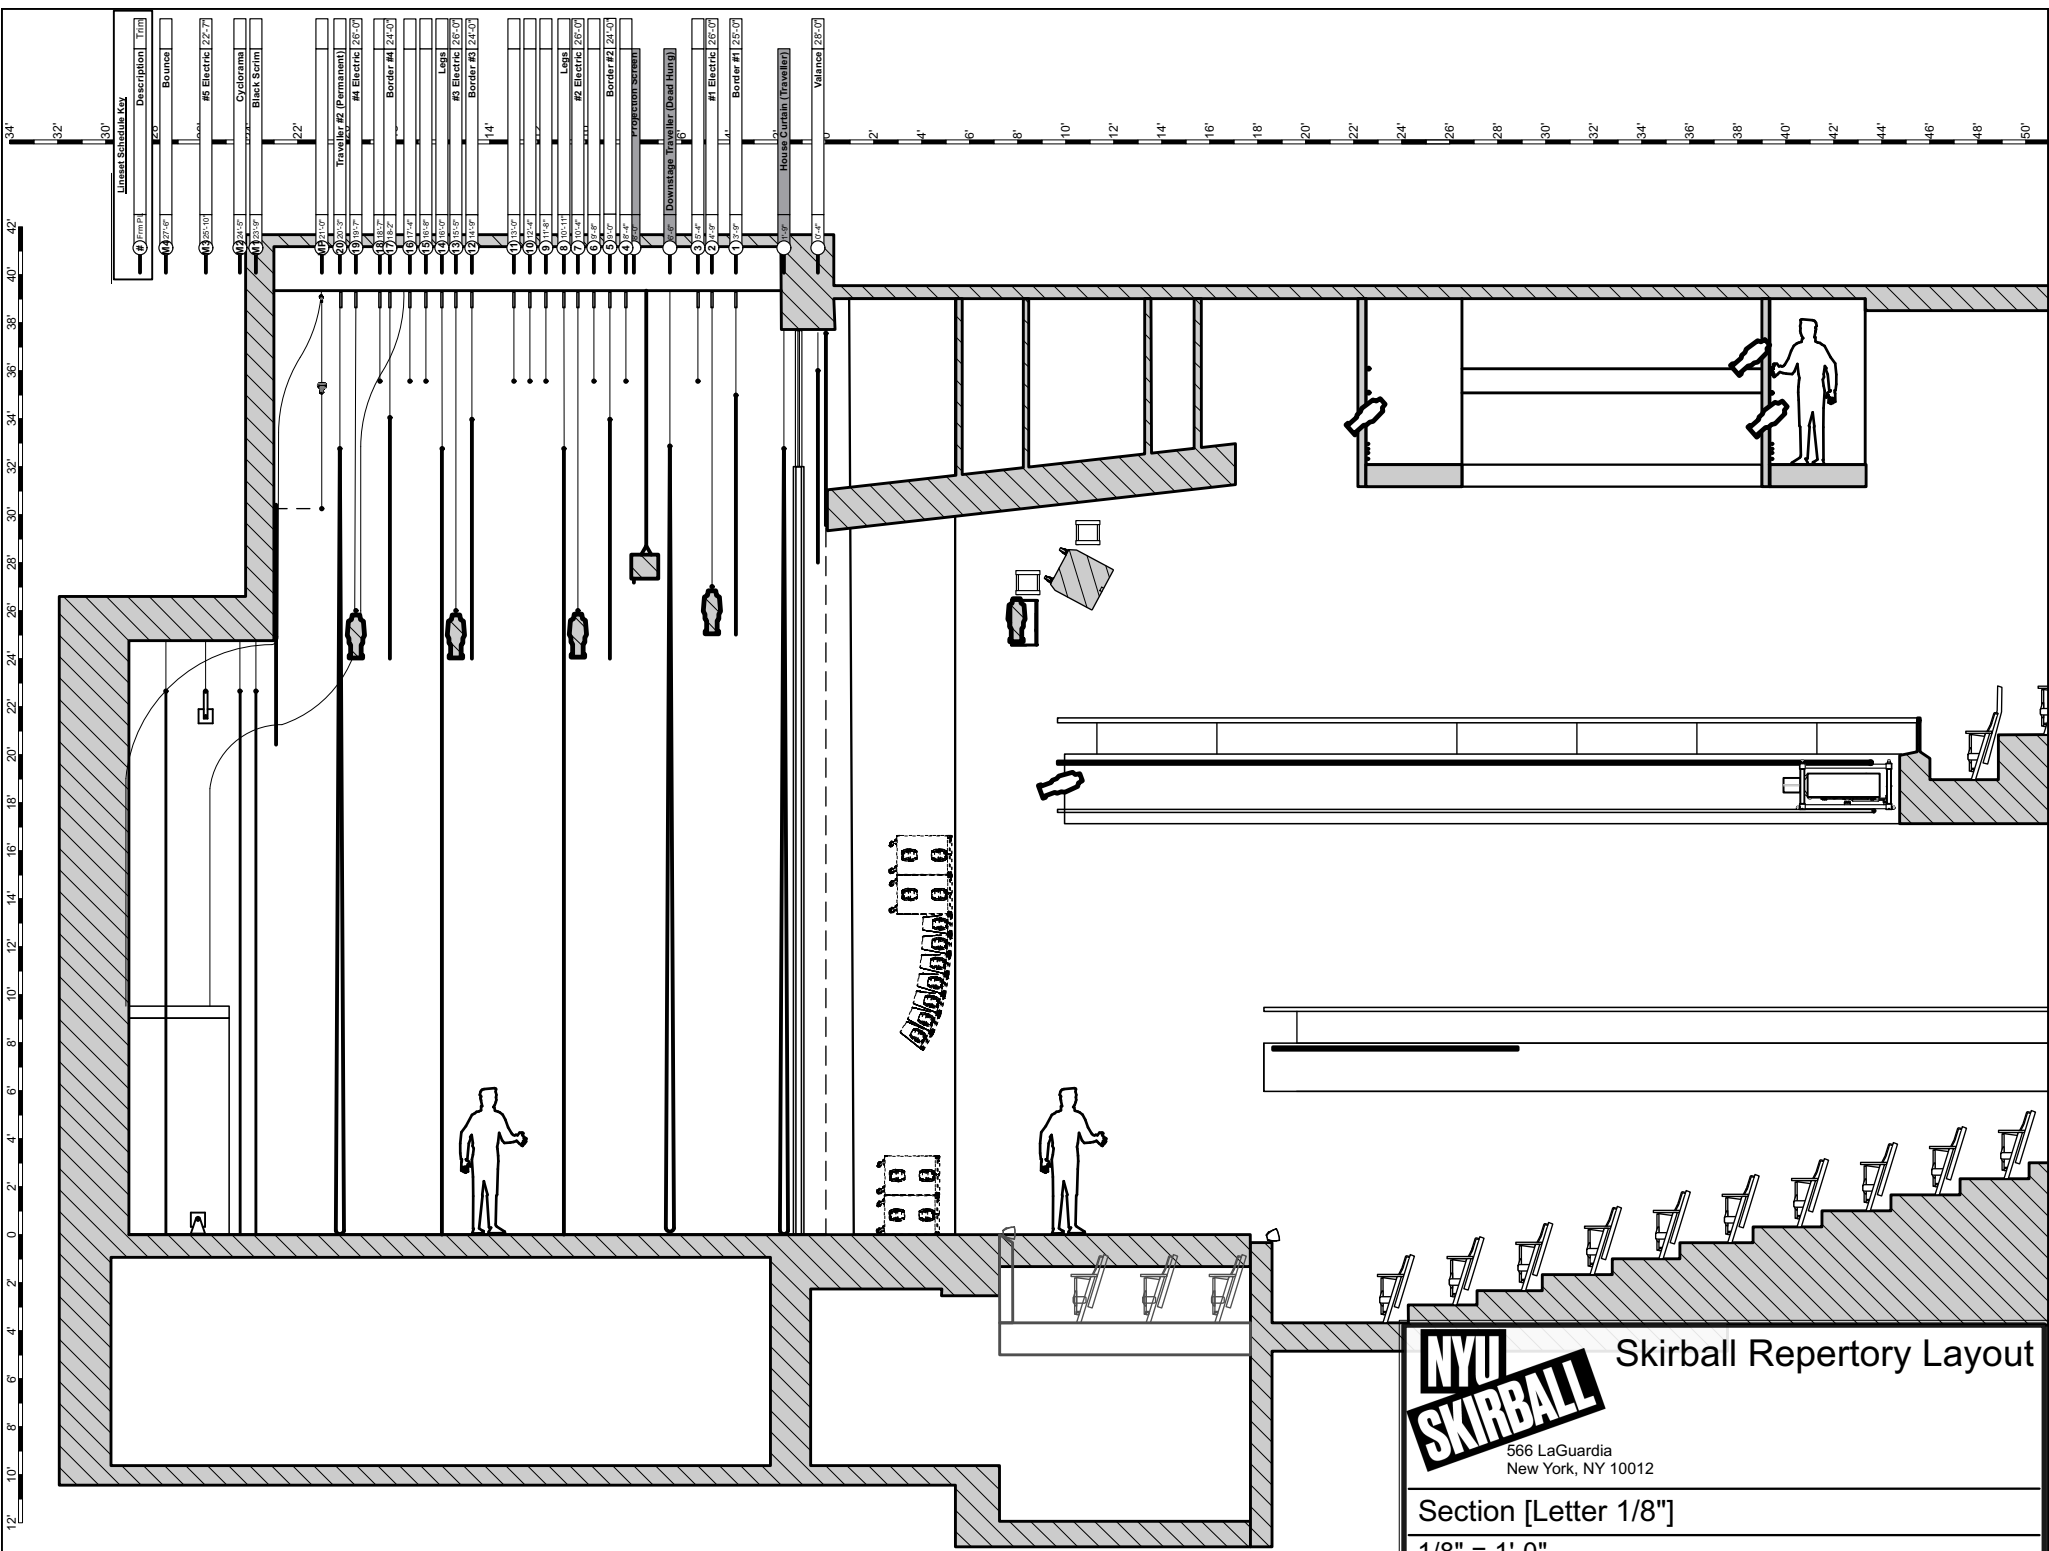

Lineset Schedule Key

Trim	Description	From Pt.	To Pt.
	Bounce	27'-4"	13
22'-7"	#5 Electric	25'-10"	13
	Cyclorama	24'-0"	12
	Black Scrim	23'-0"	11
	Traveller #1	21'-0"	11
	Traveller #2 (Permanent)	20'-3"	10
28'-0"	#4 Electric	19'-7"	10
24'-0"	Border #4	18'-7"	10
	Legs	18'-0"	10
28'-0"	#3 Electric	15'-0"	10
24'-0"	Border #3	14'-0"	10
	Legs	13'-0"	11
	Legs	12'-4"	10
	Legs	11'-4"	9
	Legs	10'-11"	8
28'-0"	#2 Electric	10'-4"	7
	Border #2	9'-4"	6
24'-0"	Border #2	9'-4"	5
	Projection screen	8'-4"	4
	Downstage Traveller (Dead Hung)	8'-0"	3
28'-0"	#1 Electric	5'-4"	3
25'-0"	Border #1	3'-0"	1
	House Curtain (Traveller)	1'-0"	1
28'-0"	Valance	0'-4"	1

PROJECTION SCREEN

NYU SKIRBALL Skirball Repertory Layout
 566 LaGuardia
 New York, NY 10012
 Ground Plan [Letter 1/8"]
 1/8" = 1'-0"
 Revised as of 27 January 2022, ZS

NYU SKIRBALL Skirball Repertory Layout
 566 LaGuardia
 New York, NY 10012
 Section [Letter 1/8"]
 1/8" = 1'-0"
 Revised as of 27 January 2022, ZS