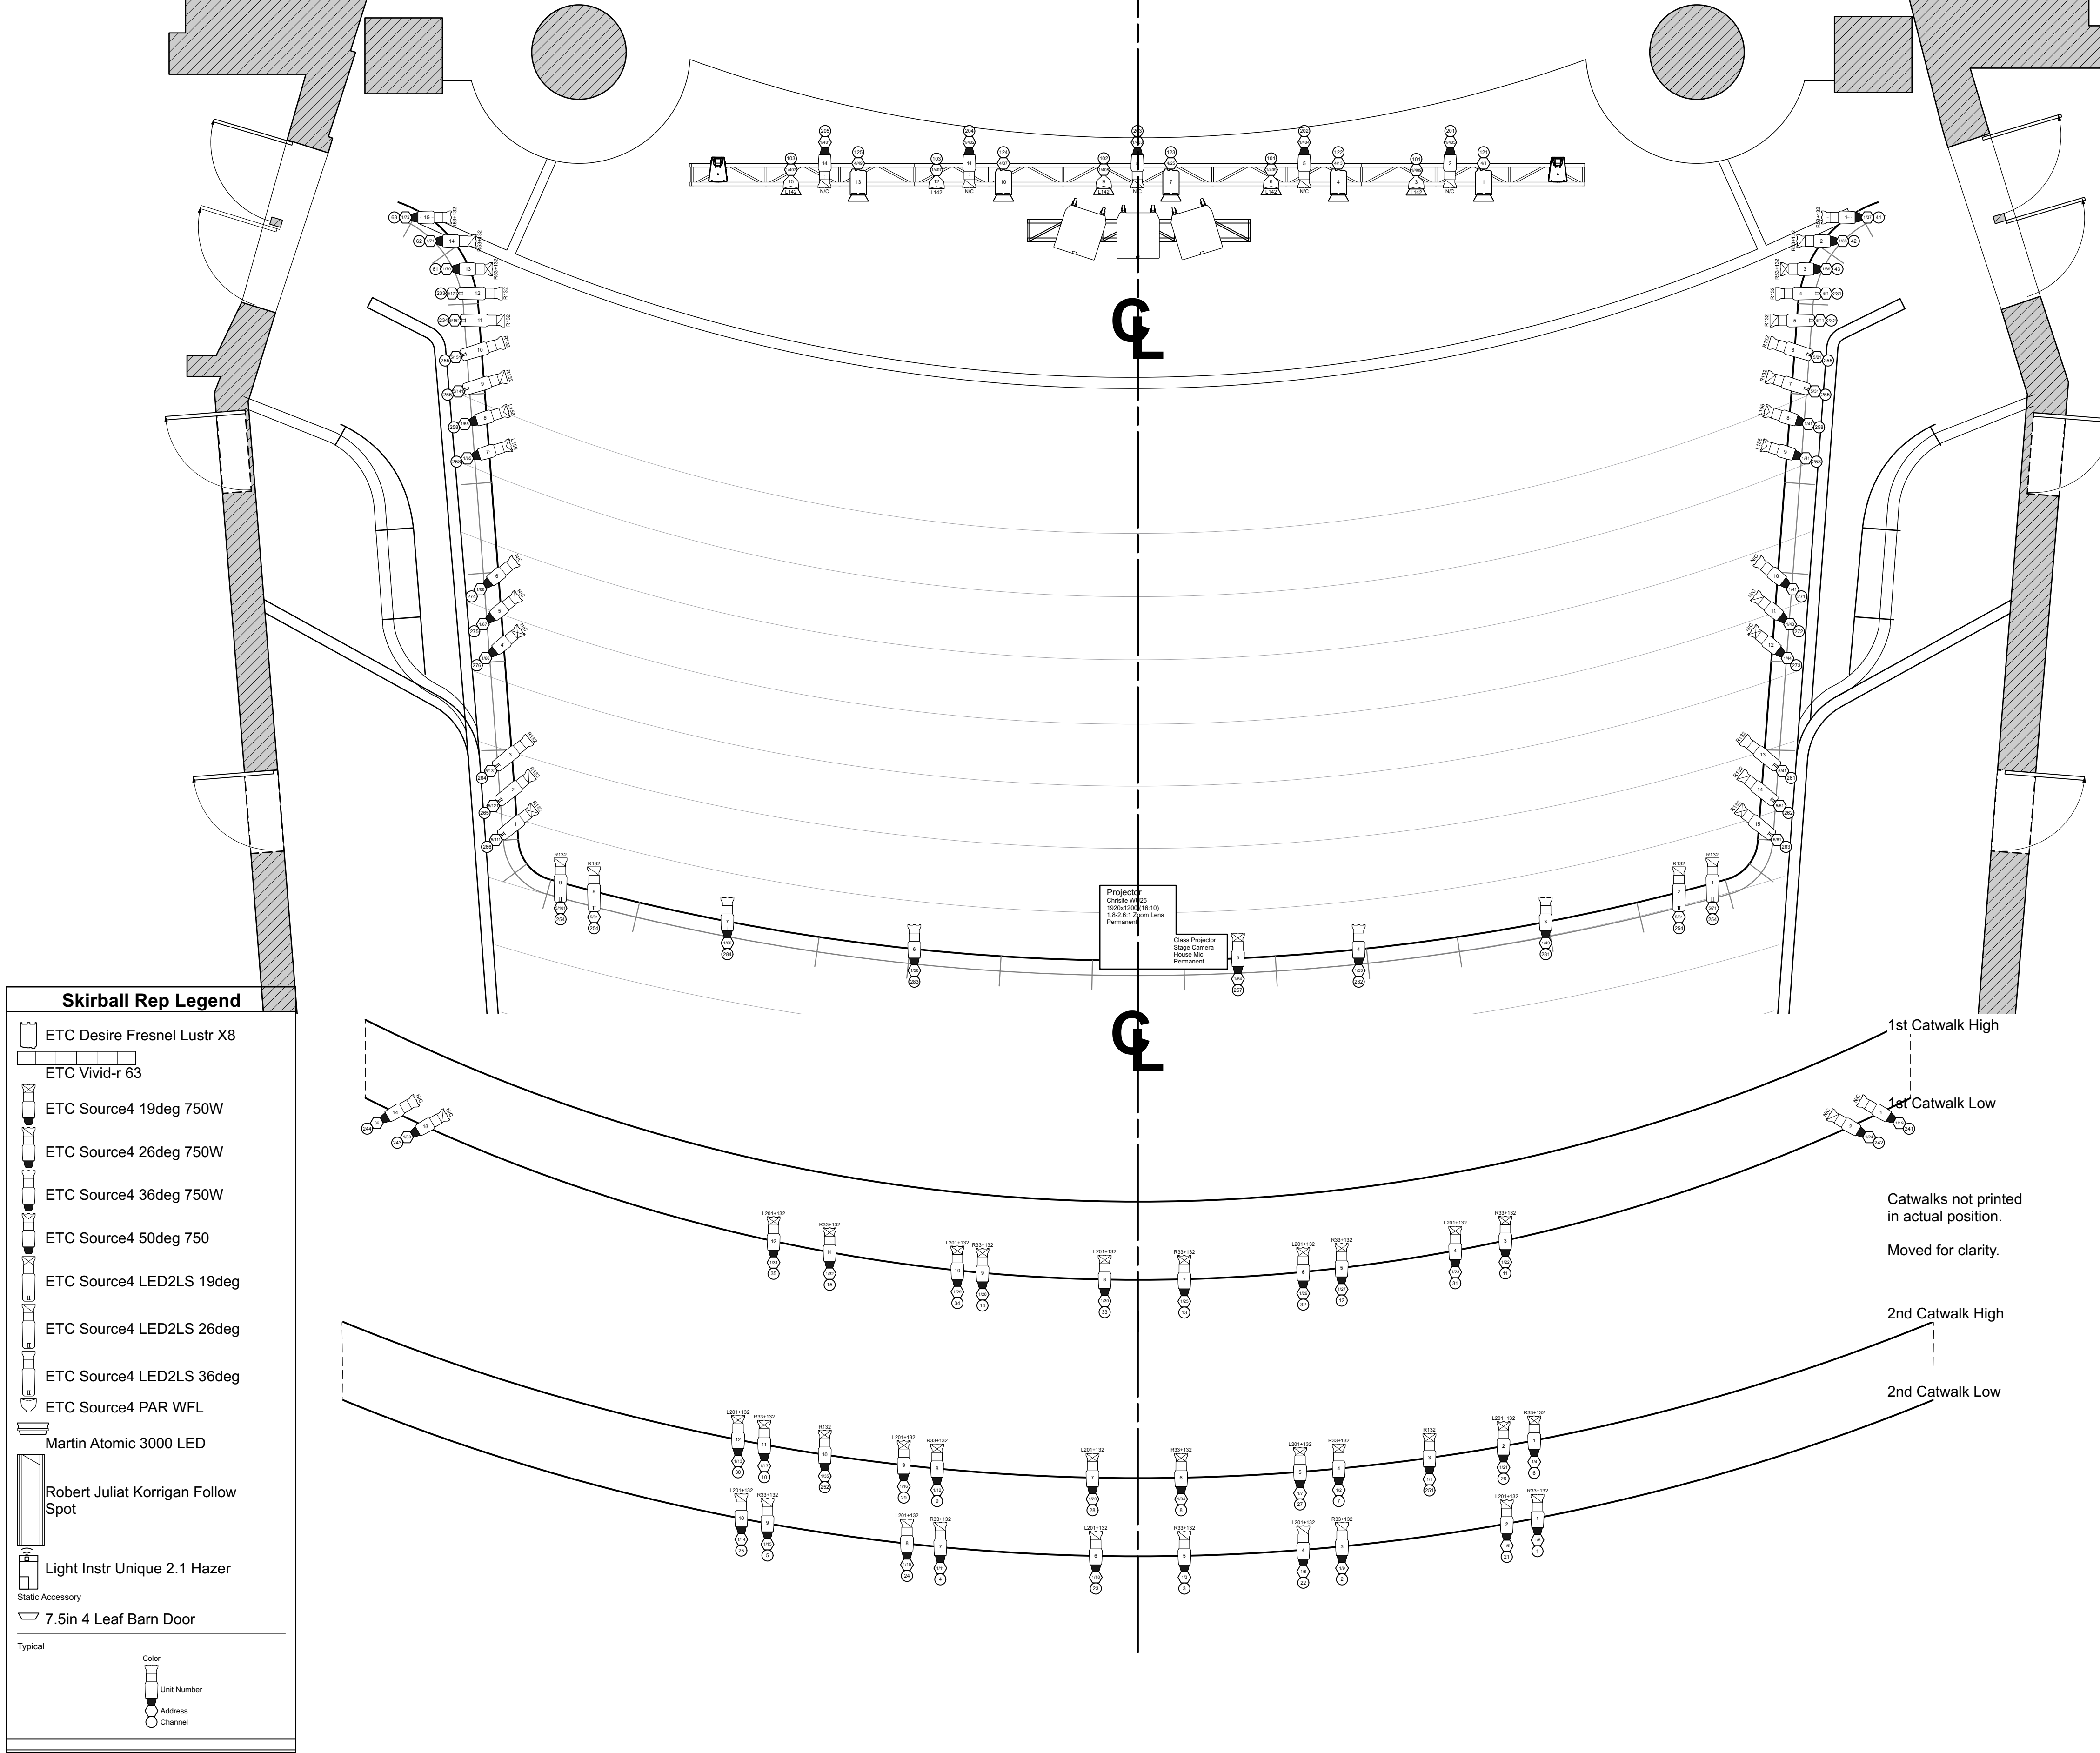

Note: Booms not stored on stage. Must be placed during event load in.

Trim	Description	From PL #
	Bounce	17-21 M4
22'-7"	#5 Electric	23-10 M3
	Cyclorama	24-5 M3
	Black Scrim	25-2 M1
	Traveller #2 (Permanent)	21-0 M5
26'-0"	#4 Electric	19-7 M3
24'-0"	Border #4	18-2 M3
	Legs	17-4 M3
26'-0"	#3 Electric	16-14 M3
24'-0"	Border #3	15-2 M3
	Legs	14-11 M3
26'-0"	#2 Electric	13-0 M3
24'-0"	Border #2	12-0 M3
	projection screen	11-0 M3
	Downstage Traveller (Dead Hung)	9-4 M3
26'-0"	#1 Electric	8-2 M3
25'-0"	Border #1	7-1 M3
	House Curtain (Traveller)	6-0 M3
28'-0"	Valance	5-0 M3

Note: Ground Row Drawn out of place for detail. Not stored on stage. Must be placed during event load in.

Skirball Rep Legend	
	ETC Desire Fresnel Lustr X8
	ETC Vivid-r 63
	ETC Source4 19deg 750W
	ETC Source4 26deg 750W
	ETC Source4 36deg 750W
	ETC Source4 50deg 750
	ETC Source4 LED2LS 19deg
	ETC Source4 LED2LS 26deg
	ETC Source4 LED2LS 36deg
	ETC Source4 PAR WFL
	Martin Atomic 3000 LED
	Robert Juliat Korrigan Follow Spot
	Light Instr Unique 2.1 Hazer
	Static Accessory
	7.5in 4 Leaf Barn Door
Typical	
	Color
	Unit Number
	Address
	Channel