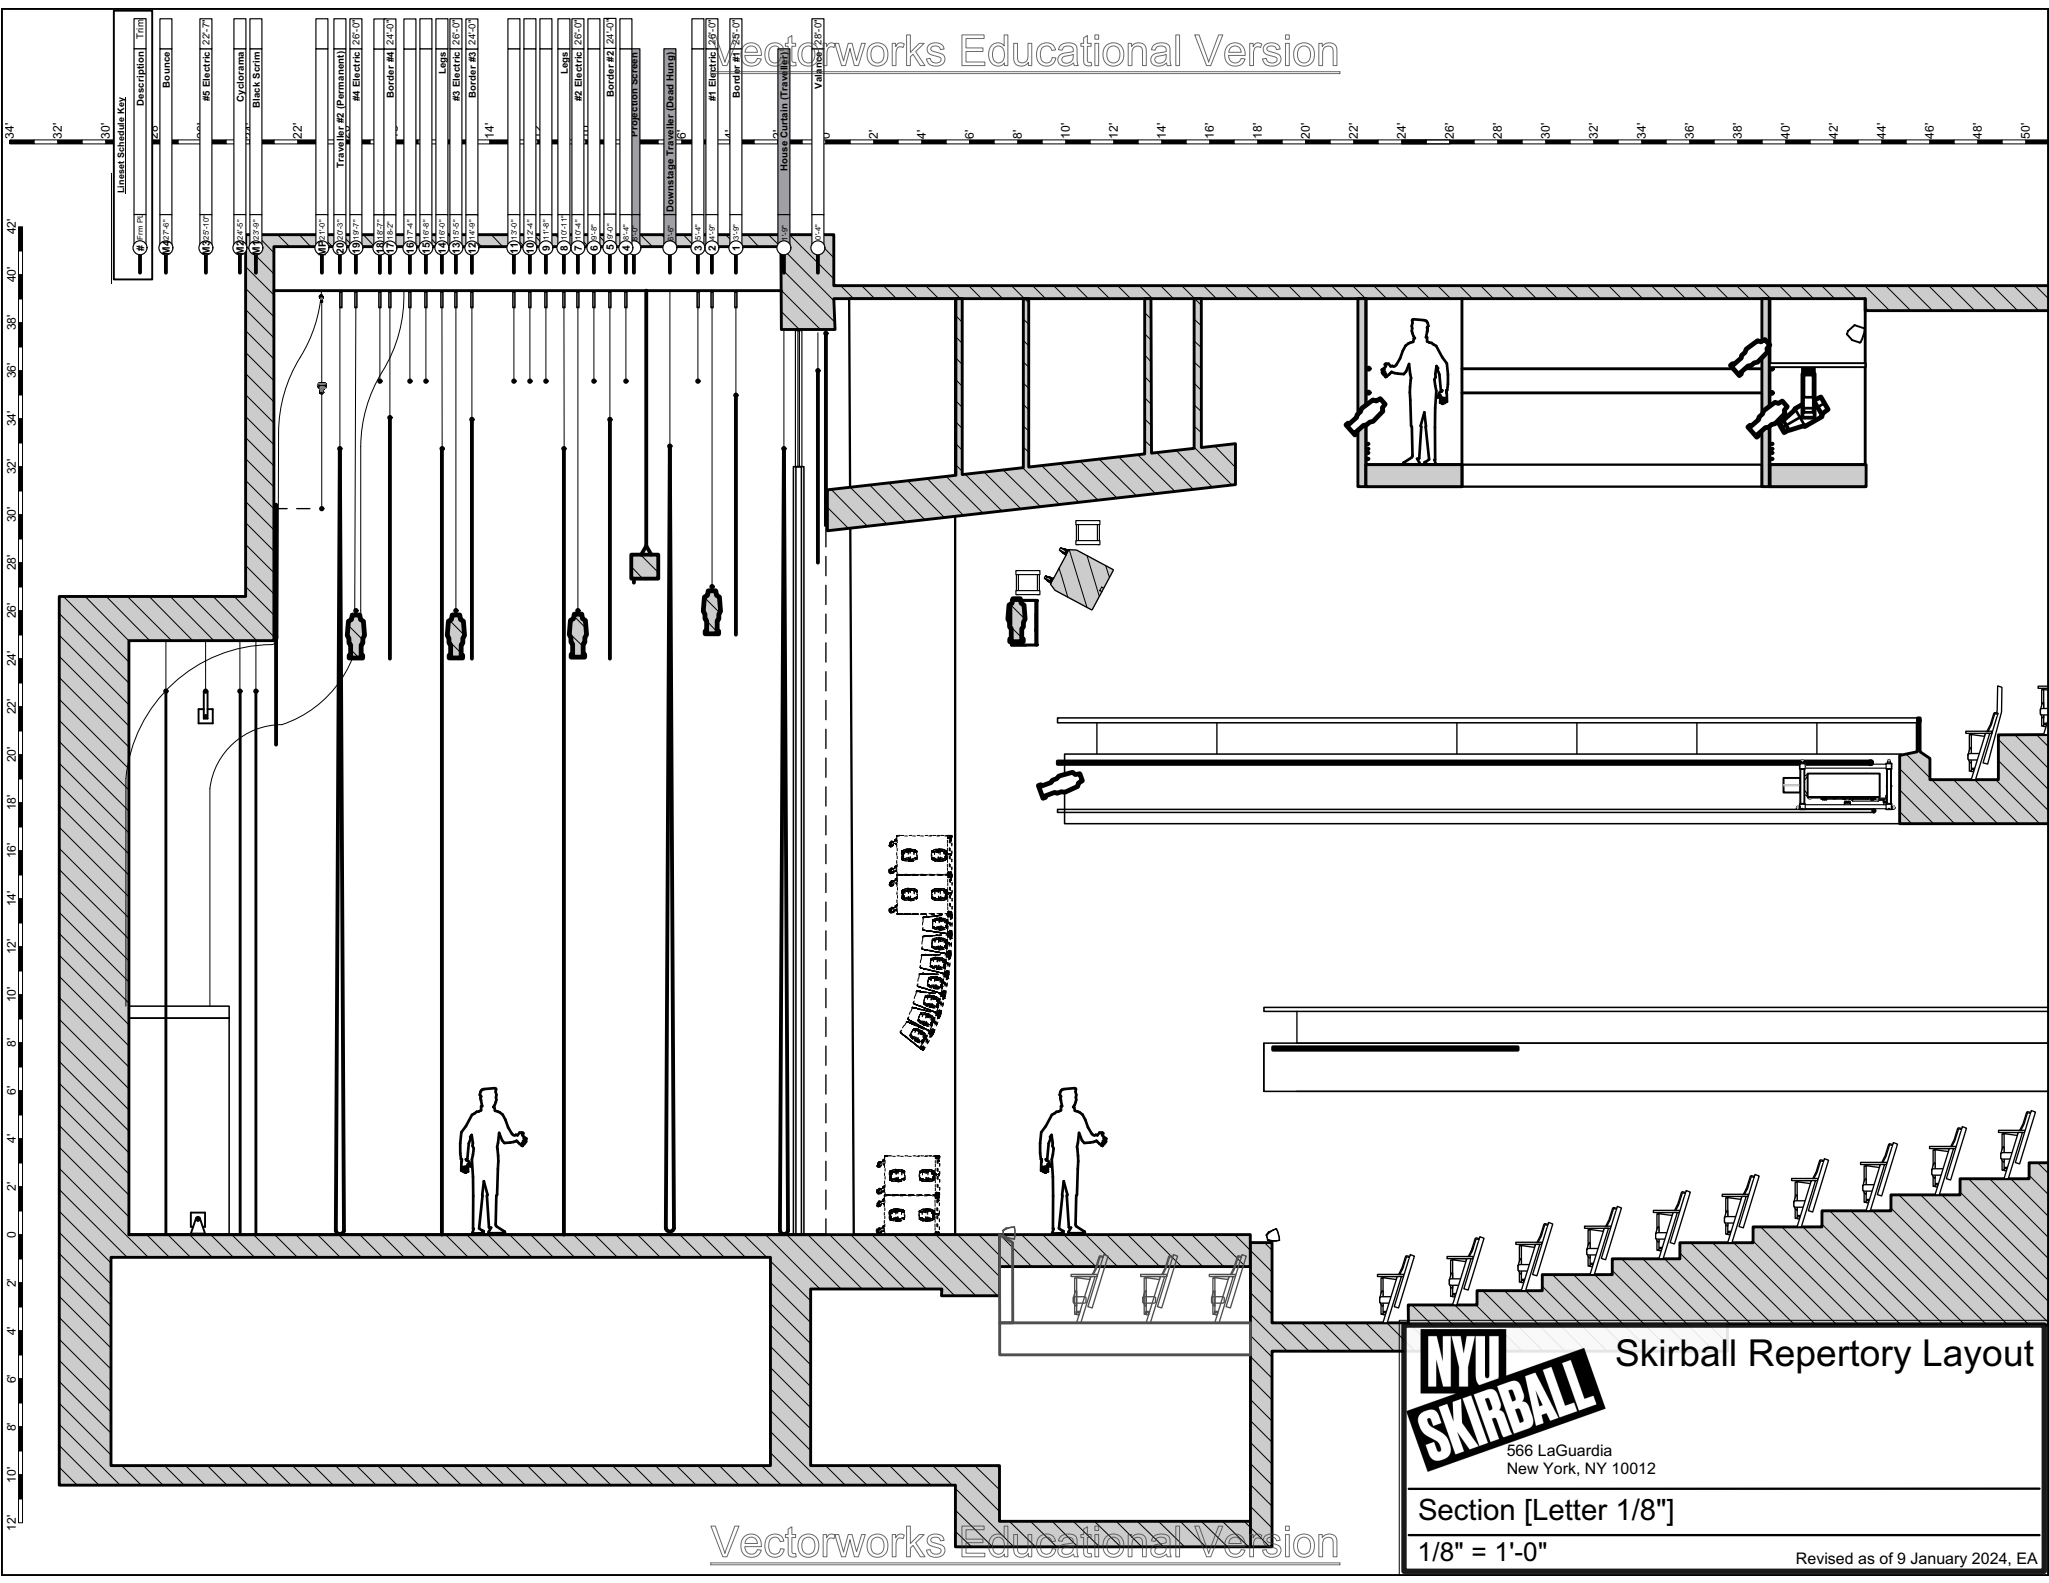

Lineset Schedule Key

Trim	Description	From Pt.	To Pt.
	Bounce	27'-0"	13
22'-7"	#5 Electric	15'-10"	13
	Cyclorama	24'-0"	12
	Black Scrim	23'-0"	11
	Traveller #1	21'-0"	10
	Traveller #2 (Permanent)	20'-3"	20
28'-0"	#4 Electric	19'-7"	19
24'-0"	Border #4	18'-7"	18
	Legs	18'-0"	17
28'-0"	#3 Electric	16'-0"	16
24'-0"	Border #3	14'-0"	15
	Legs	13'-0"	11
	Legs	12'-4"	10
	Legs	11'-4"	9
	Legs	10'-11"	8
28'-0"	#2 Electric	10'-4"	7
	Border #2	9'-4"	6
	Border #2	9'-4"	5
	Projection screen	8'-4"	4
	Downstage Traveller (Dead Hung)	8'-0"	3
28'-0"	#1 Electric	4'-0"	2
25'-0"	Border #1	3'-0"	1

PROJECTION SCREEN

Genie Storage

NYU SKIRBALL Skirball Repertory Layout

566 LaGuardia
New York, NY 10012

Ground Plan [Letter 1/8"]

1/8" = 1'-0"

Revised as of 9 January 2024, EA

NYU SKIRBALL Skirball Repertory Layout
 566 LaGuardia
 New York, NY 10012
 Section [Letter 1/8"]
 1/8" = 1'-0"
 Revised as of 9 January 2024, EA