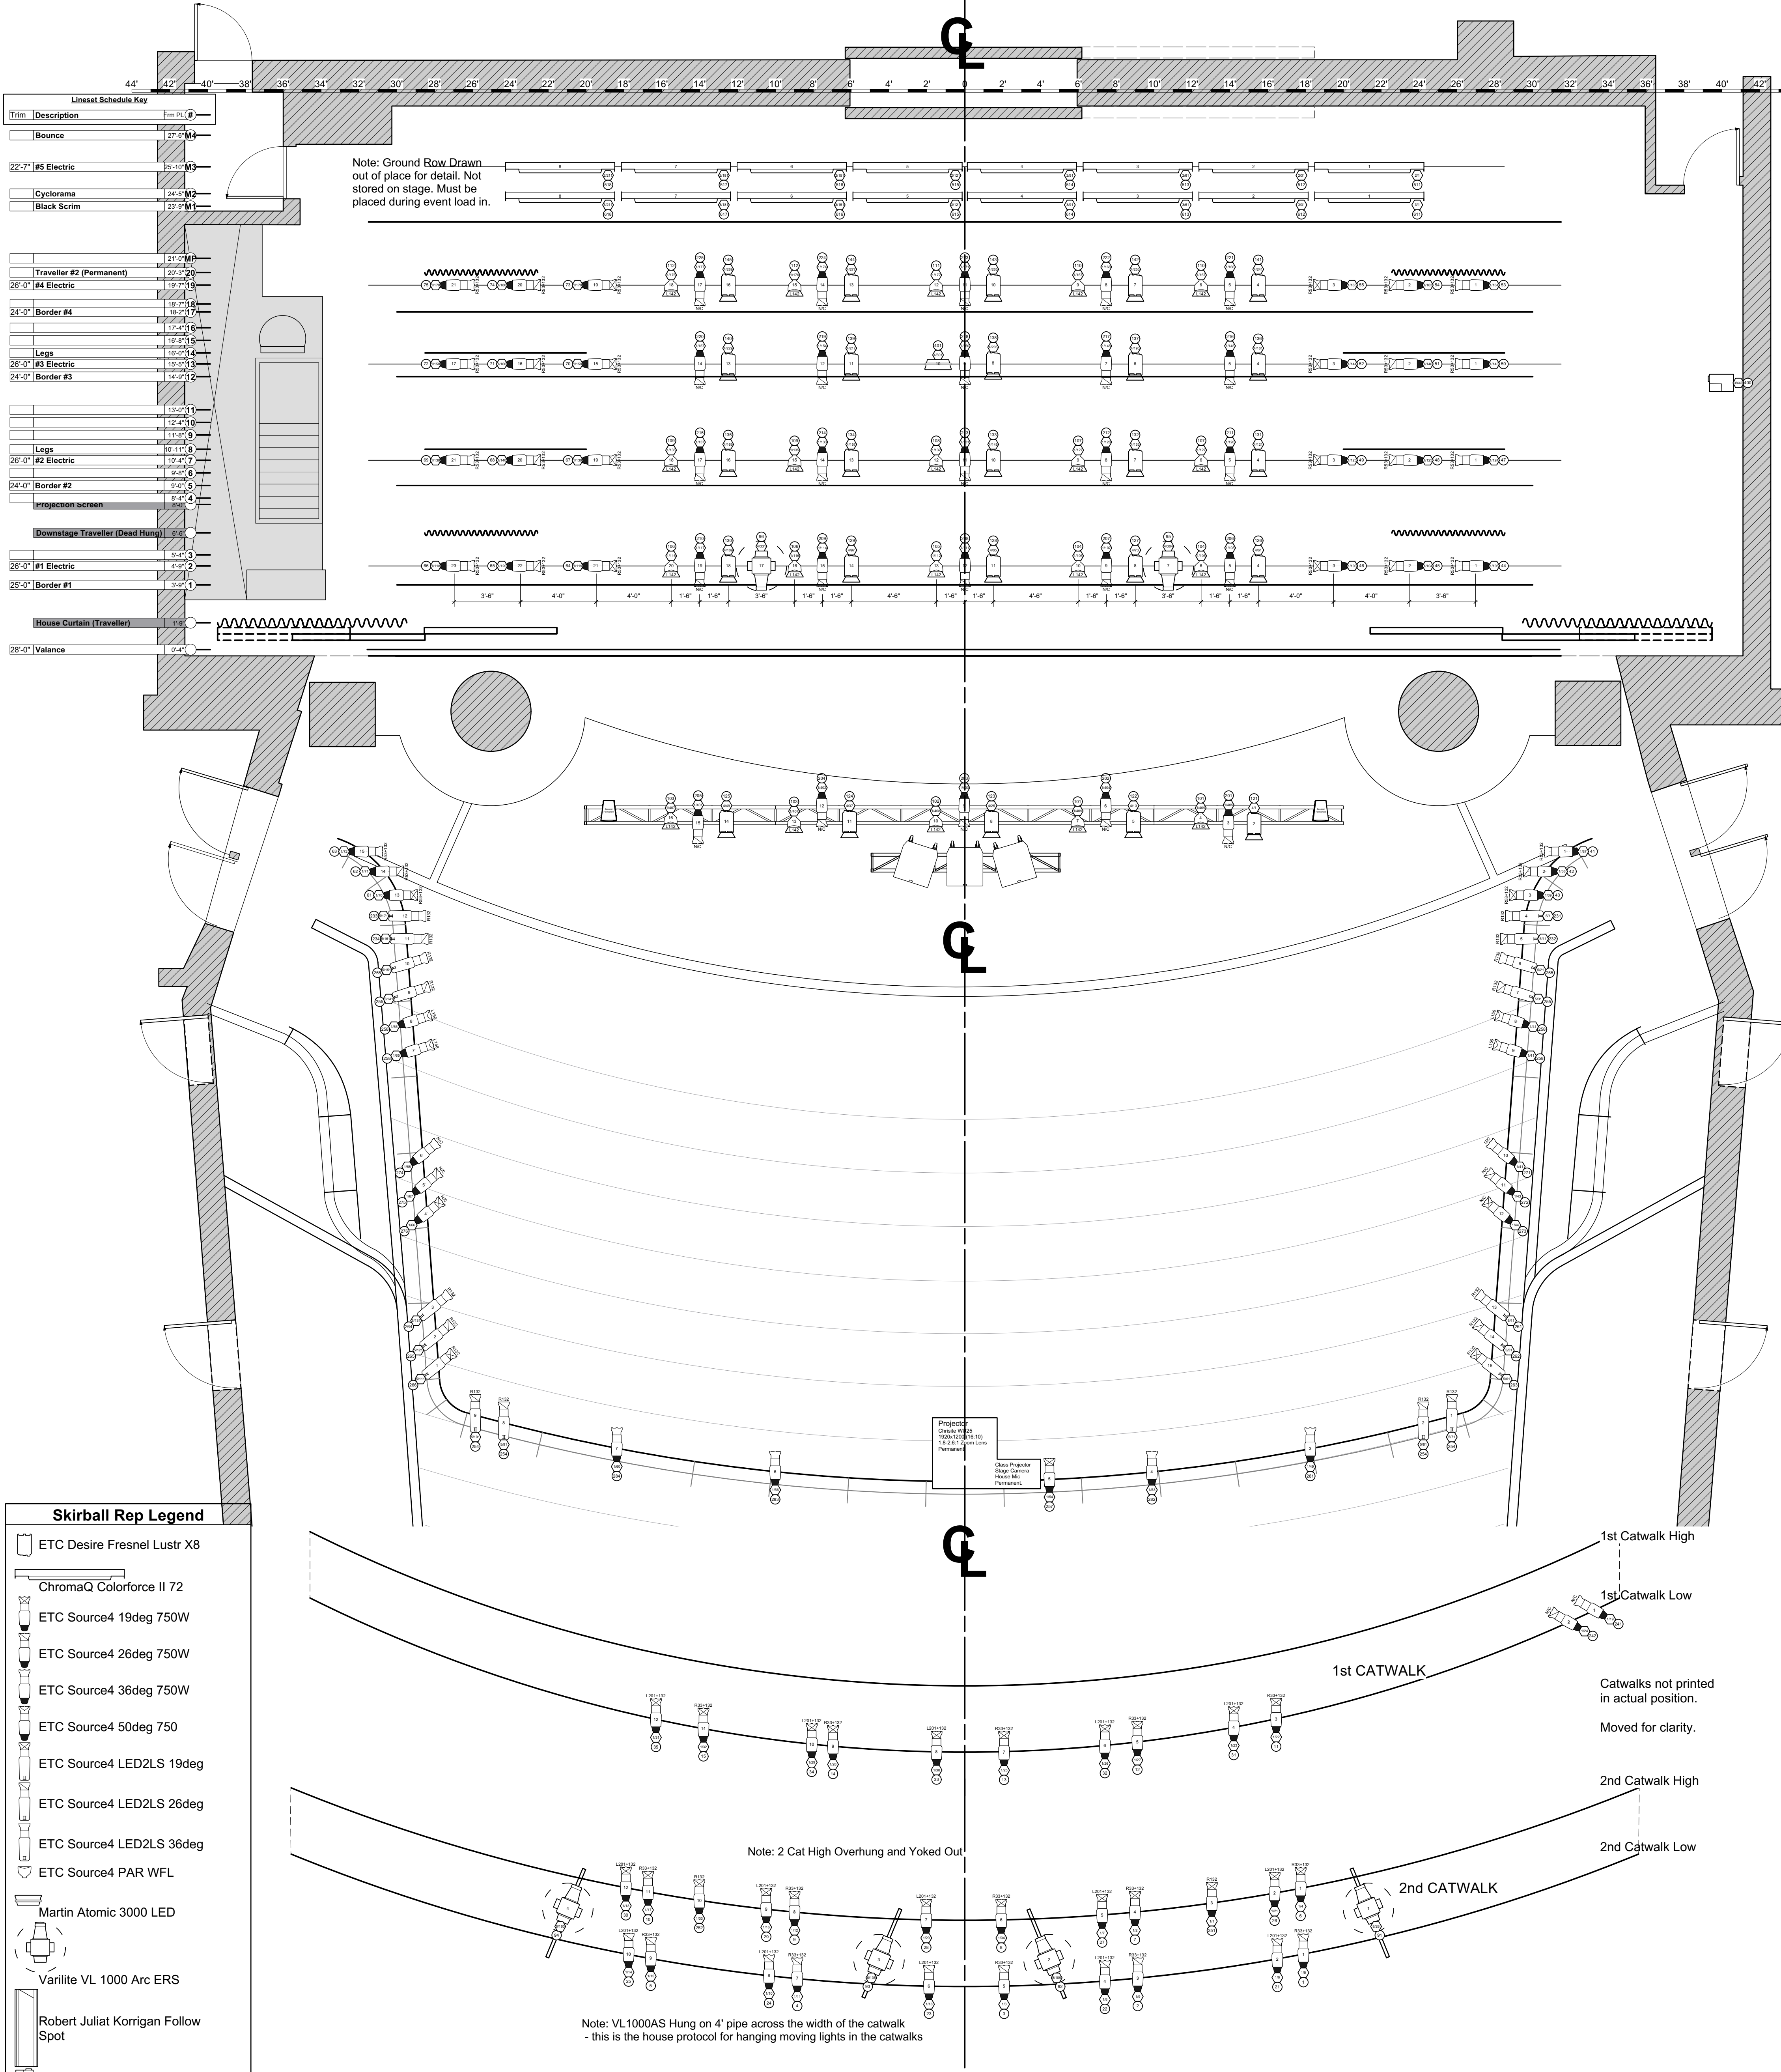

Trim	Description	From	To
Bounce		17'-0"	17'-0"
#5 Electric		19'-10"	19'-10"
Cyclorama		24'-0"	24'-0"
Black Scrim		22'-0"	22'-0"
Traveller #2 (Permanent)		20'-0"	20'-0"
#4 Electric		19'-0"	19'-0"
Border #4		18'-0"	18'-0"
Legs		17'-0"	17'-0"
#3 Electric		16'-0"	16'-0"
Border #3		14'-0"	14'-0"
Legs		13'-0"	13'-0"
#2 Electric		12'-0"	12'-0"
Border #2		9'-0"	9'-0"
projection screen		8'-0"	8'-0"
Downstage Traveller (Dead Hung)		6'-0"	6'-0"
#1 Electric		4'-0"	4'-0"
Border #1		3'-0"	3'-0"
House Curtain (Traveller)		1'-0"	1'-0"
Valance		0'-0"	0'-0"

Note: Ground Row Drawn out of place for detail. Not stored on stage. Must be placed during event load in.

Skirball Rep Legend	
	ETC Desire Fresnel Lustr X8
	ChromaQ Colorforce II 72
	ETC Source4 19deg 750W
	ETC Source4 26deg 750W
	ETC Source4 36deg 750W
	ETC Source4 50deg 750
	ETC Source4 LED2LS 19deg
	ETC Source4 LED2LS 26deg
	ETC Source4 LED2LS 36deg
	ETC Source4 PAR WFL
	Martin Atomic 3000 LED
	Varilite VL 1000 Arc ERS
	Robert Juliat Korrigan Follow Spot
	UltratecFX Radiance Hazer
	7.5in 4 Leaf Barn Door
	Typical

Note: 2 Cat High Overhung and Yoked Out

Note: VL1000AS Hung on 4' pipe across the width of the catwalk - this is the house protocol for hanging moving lights in the catwalks

1st Catwalk High
1st Catwalk Low
2nd Catwalk High
2nd Catwalk Low

Catwalks not printed in actual position. Moved for clarity.