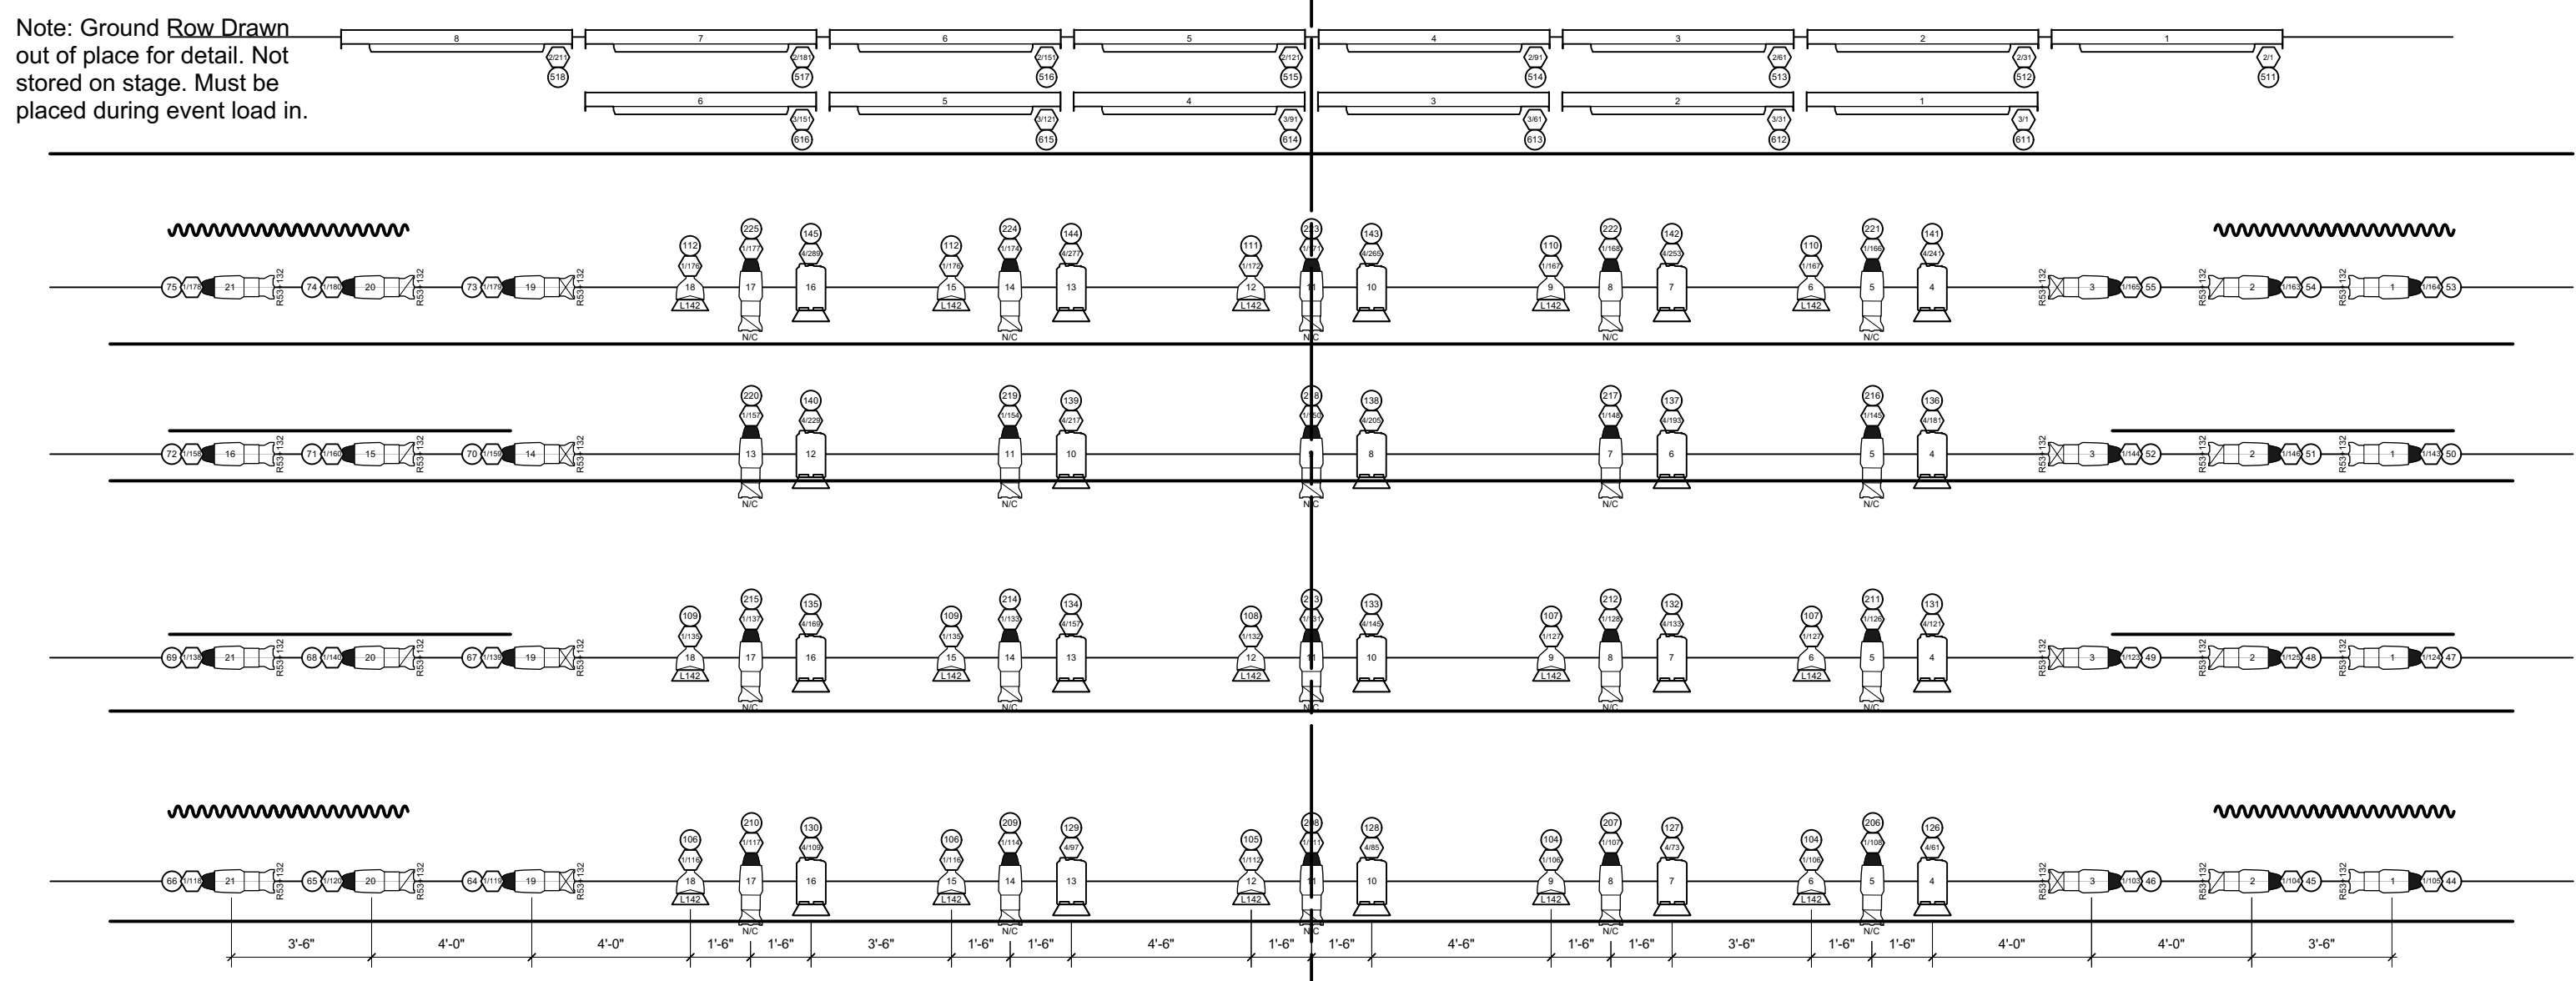

Note: Booms not stored on stage. Must be placed during event load in.

Trim	Description	From Plot #
Border		17-21 M4
22'-7" #5 Electric		23-10 M3
Cyclorama		24-5 M2
Black Scrim		25-9 M1
Traveller #2 (Permanent)		21-0 M5
26'-0" #4 Electric		20-3 M2
24'-0" Border #4		18-2 M1
Legs		16-2 M1
26'-0" #3 Electric		19-5 M3
24'-0" Border #3		14-0 M2
Legs		13-0 M1
26'-0" #2 Electric		10-1 M2
24'-0" Border #2		9-0 M1
projection screen		8-4 M4
Downstage Traveller (Dead Hung)		6-4 M3
26'-0" #1 Electric		4-4 M2
25'-0" Border #1		3-0 M1
House Curtain (Traveller)		1-0 M1
28'-0" Valance		0-4 M1

Skirball Rep Legend	
	ETC Desire Fresnel Lustr X8
	ChromaQ Colorforce II 72
	ETC Source4 19deg 750W
	ETC Source4 26deg 750W
	ETC Source4 36deg 750W
	ETC Source4 50deg 750W
	ETC Source4 LED2LS 19deg
	ETC Source4 LED2LS 26deg
	ETC Source4 LED2LS 36deg
	ETC Source4 PAR WFL
	Robert Juliat Korrigan Follow Spot
	UltratecFX Radiance Hazer
	Static Accessory
	7.5in 4 Leaf Barn Door
Typical	
	Color
	Unit Number
	Address
	Channel

Class Projector
Stage Camera
House Mts
Permanent