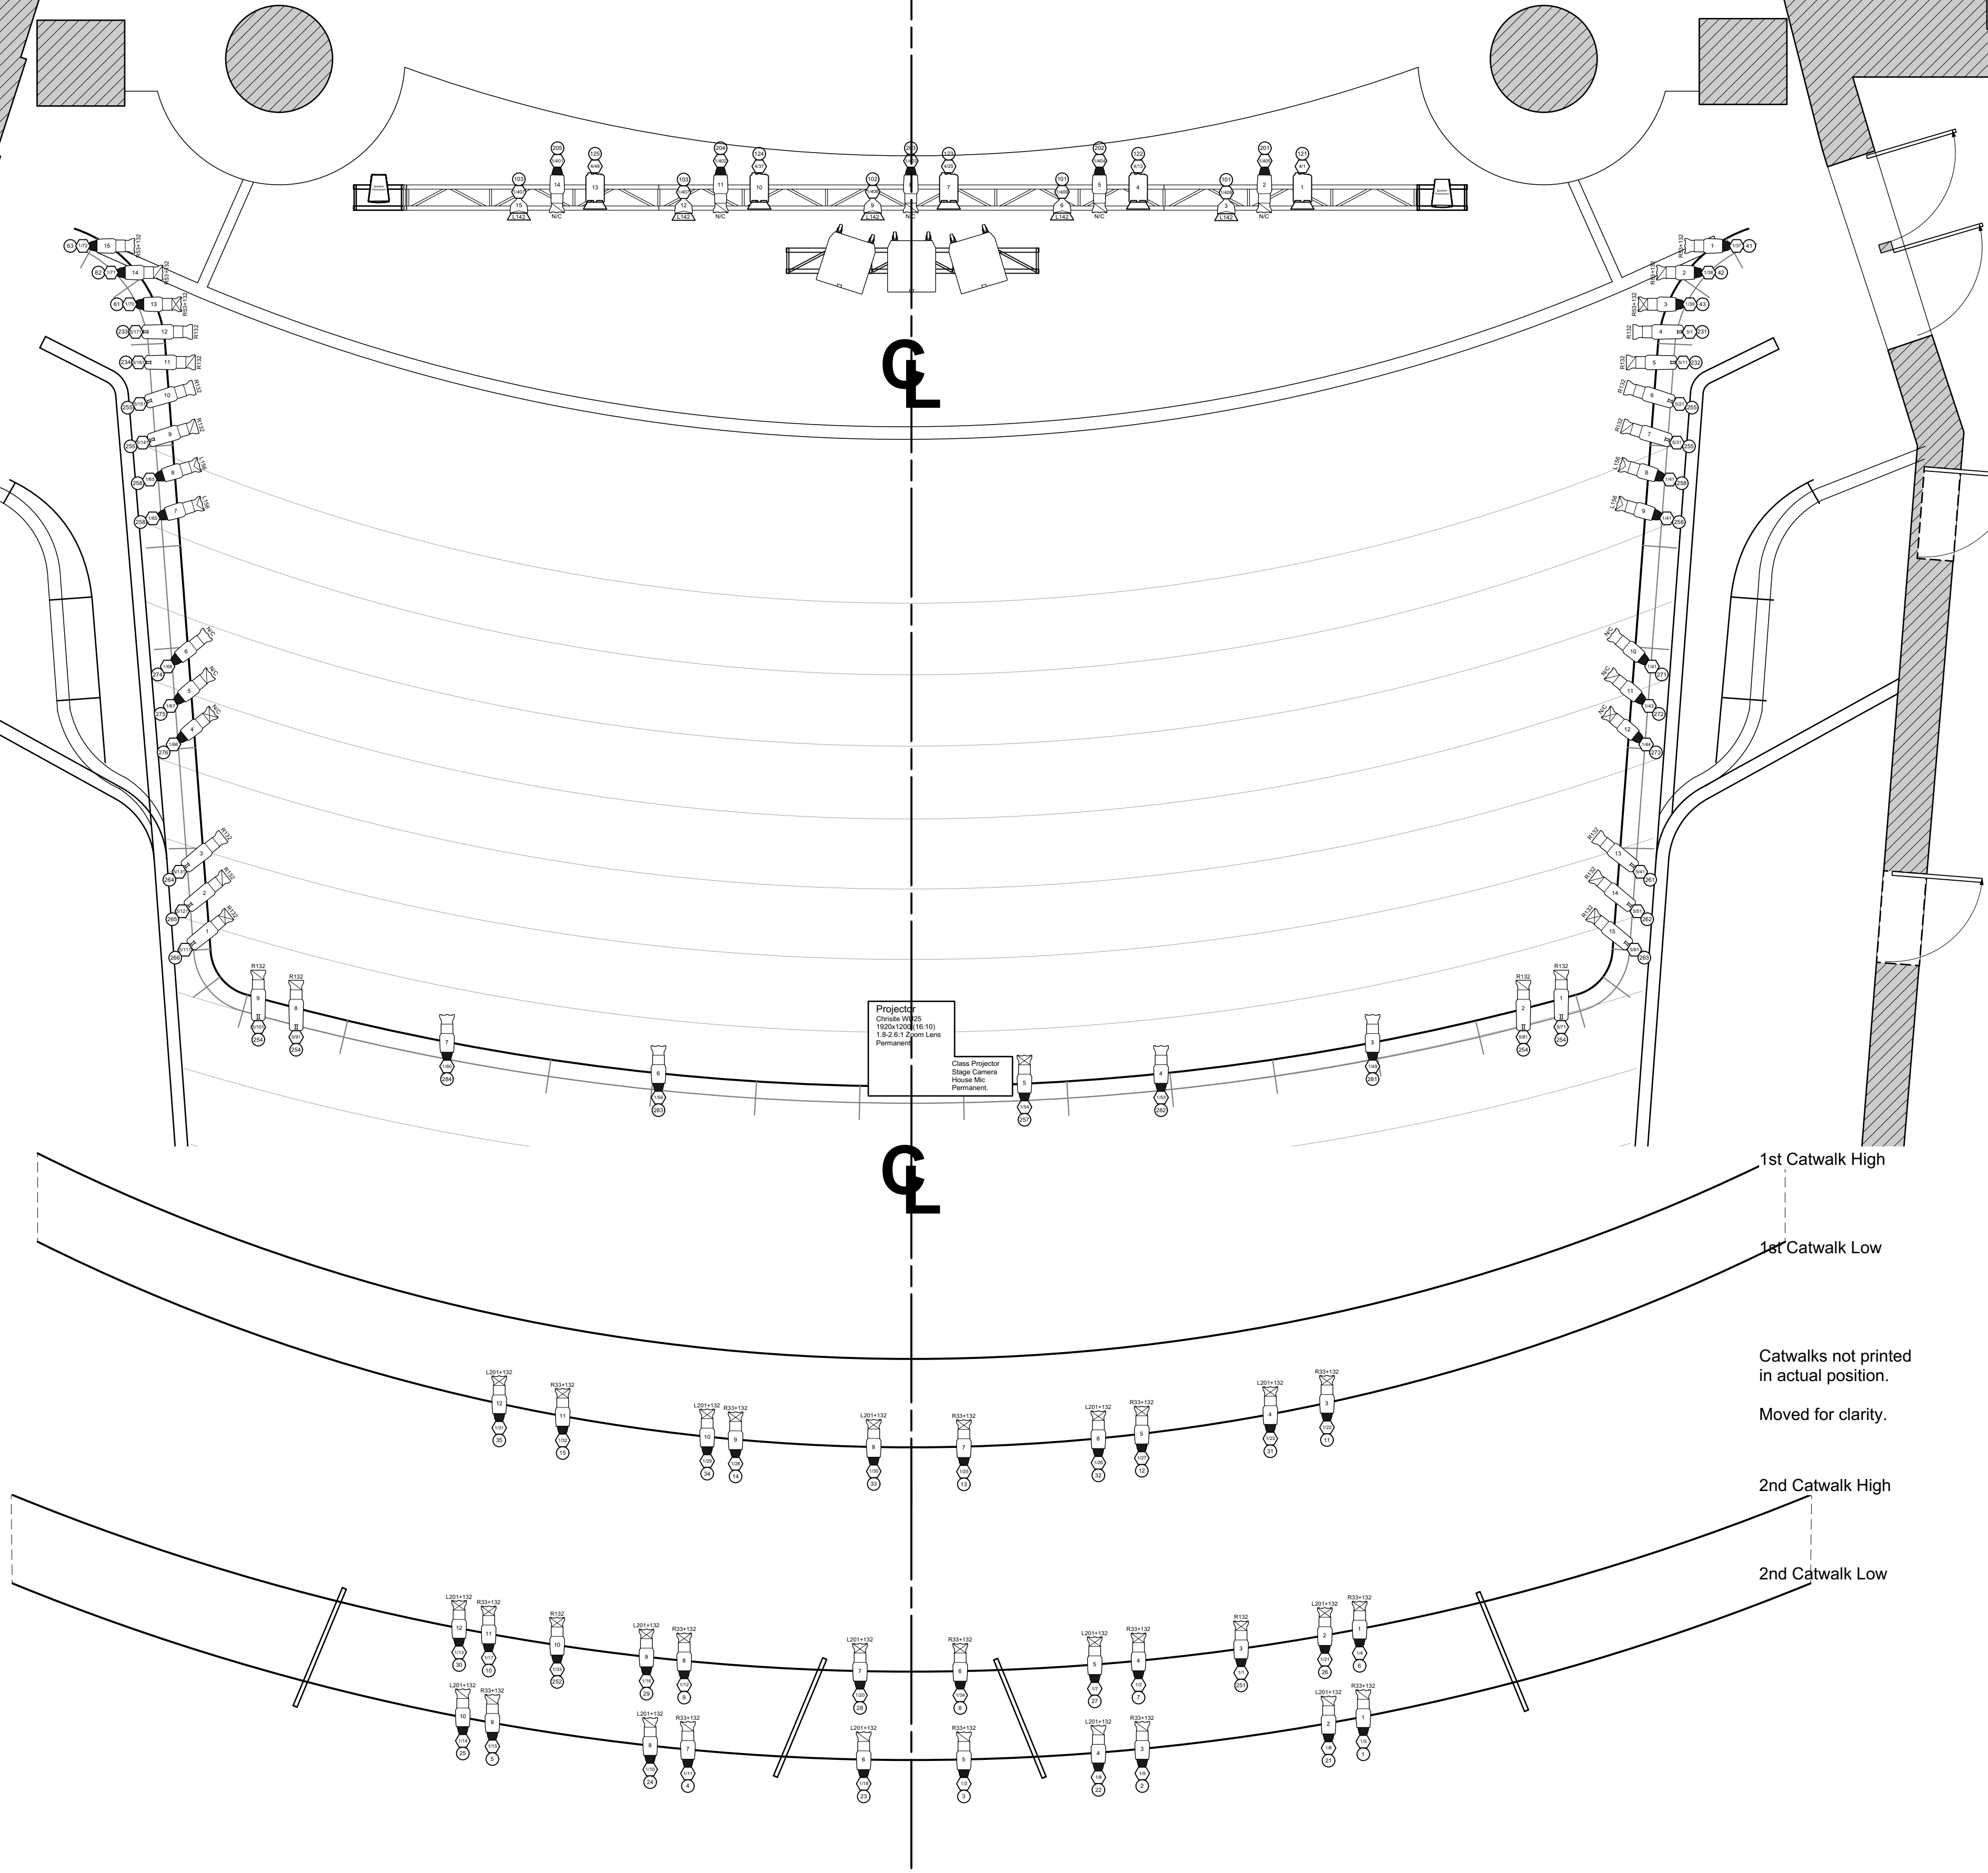

Skirball Rep Legend	
	ETC Desire Fresnel Lustr X8
	ChromaQ Colorforce II 72
	ETC Source4 19deg 750W
	ETC Source4 26deg 750W
	ETC Source4 36deg 750W
	ETC Source4 50deg 750W
	ETC Source4 LED2LS 19deg
	ETC Source4 LED2LS 26deg
	ETC Source4 LED2LS 36deg
	ETC Source4 PAR WFL
	Robert Juliat Korrigan Follow Spot
	UltratecFX Radiance Hazer
	Static Accessory
	7.5in 4 Leaf Barn Door
Typical	
	Color
	Unit Number
	Address
	Channel